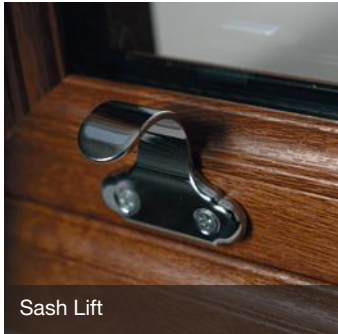

More options available on request

Sash Lift

Pole Eye

Sash Lock

Tilt Knob

Travel Restrictor

Security Bar

Toughened Glass

Trickle Vent

Hardware and Security

Add the finishing touches to your new windows with traditionally-styled vertical slider hardware. Pole eyes, tilt knobs, sash lifts, sash locks and travel restrictors are fitted as standard, but we can also offer D handles if needed. All hardware is available in Chrome, Gold, White, Black or Satin Chrome to complement our range of colours.