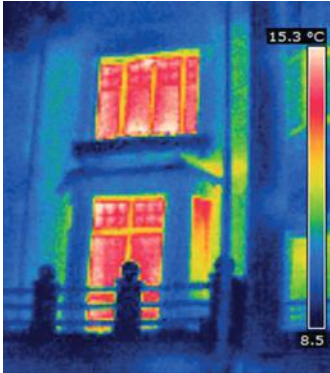

Put the style back
into your home

Vertical Sliding Sash Windows

ECOSlide
The No.1 Sash Window Brand

ECOSlide PVC-U sash windows will enhance your home

Vertical sliders are a traditional style of window. Commonly found in older properties, they are usually manufactured from timber. This elegant type of window is a popular replacement in period properties, with its design giving homes a sense of sophistication and charm that a traditional casement window can't match. But real casement windows can be expensive – which is why homeowners look to more affordable alternatives like PVC-U.

Tilt Knobs

Allow inward tilting of the sliding sashes for easy and safe cleaning from inside the home. Two Tilt Knobs are fitted as standard.

Sash Locks

Locks both bottom and top sashes firmly in place when the window is fully closed. Key lockable. One sash lock is fitted to windows up to 799mm. Two are fitted on windows 800mm wide and over.

Toughened Glass

Fitted in both top and bottom sashes as standard.

Security Bar

This specially-designed feature is an integral part of the window cill which significantly increases security, to help prevent potential intruders using tools or excessive force to try and lever open the bottom sliding sash and gain entry.

Sash Lifts

Used for opening and closing the bottom sash. One Sash Lift is fitted to windows up to 479mm wide. Two are fitted on windows 480mm wide and over.

Energy Efficiency & Ratings

Enjoy a warmer, more comfortable home with energy efficient sash windows