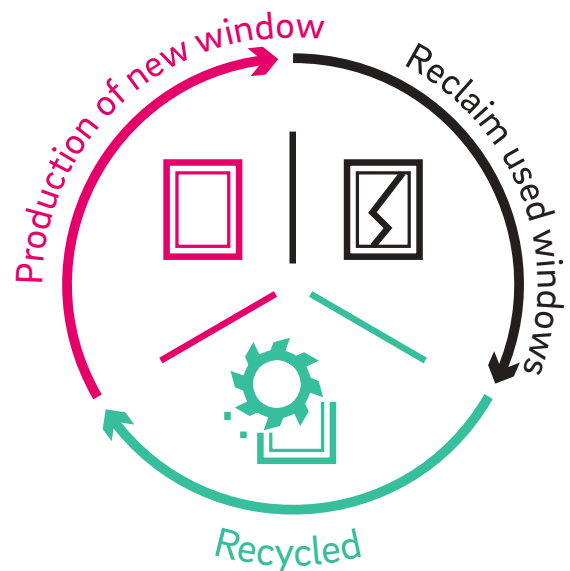

An option for everyone

Create your own look with the option of three jointing methods to add that quality finish to your windows:

Fully-welded joint

Inside

Outside

Full mechanical joint

Inside

Outside

MechWeld joint

Inside

Outside

Choose from 3 jointing options

Sustainability

As a manufacturer, REHAU is conscious of the impact their actions have on people and the environment. The use of recycled materials is one of REHAU's strategic objectives and we are committed in supporting that objective by leading change in attitudes and accessibility of recycling.

Excellent sustainability

By making our own processes more efficient and creating new opportunities for recycling, our aim is to make it as easy as possible for everyone to make the responsible choice of using recycled products.